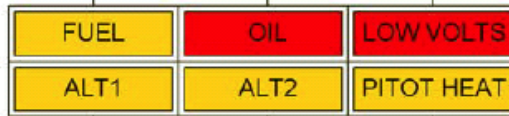

# ANNUNCIATOR AND CIRCUIT BREAKER PANELS

**LOW FUEL CONDITION**      **SYSTEM VOLTAGE BELOW 24.5v**  
 Each tank below approx. 14 gallons.      (TAB 6)

**HIGH OIL TEMPERATURE OR  
 LOW OIL PRESSURE**  
 (TAB 2)

**FLASHING: ALT 2 OVERLOAD  
 STEADY: ALT 2 FAILURE**  
 (TAB 6)

**FLASHING: ALT 1 OVERLOAD  
 STEADY: ALT 1 FAILURE**  
 (TAB 6)

**PITOT SWITCH "ON"  
 NO POWER TO PITOT MAST**  
 (TAB 6)